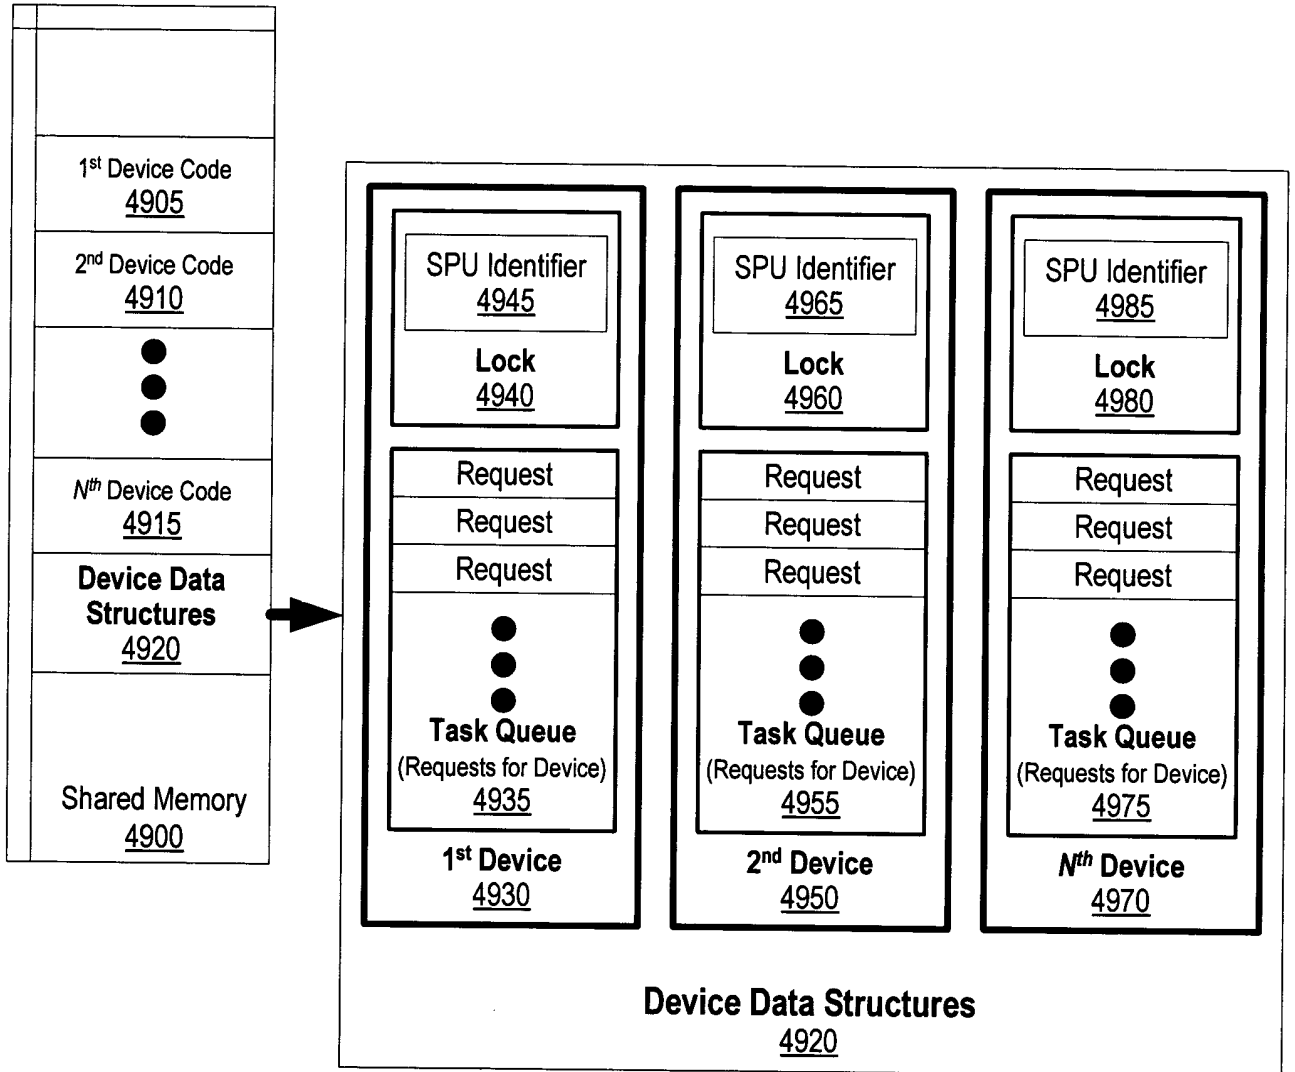

Figure 29

Figure 30

Figure 31

Figure 32

Figure 33

Figure 34

Memory Access Control Table

The diagram shows a table with 64 rows, indexed from 0 to 63. Each row contains four columns: 'Base', 'Size', 'Access Key', and 'Access Key Mask'. Callout 3504 points to the 'ID' column header. Callout 3506 points to the 'Base' column header. Callout 3508 points to the 'Size' column header. Callout 3510 points to the 'Access Key' column header. Callout 3512 points to the 'Access Key Mask' column header. Callout 3502 is an arrow pointing to the table structure.

Figure 40B

Figure 41

Figure 42

Figure 43

Figure 44

Figure 45

Figure 46

47 / 60

Figure 47

Figure 48

Figure 49

Figure 50

51 / 60

Figure 51

52 / 60

Figure 52

Figure 53

Figure 54

Figure 55

Figure 57

Figure 58

Figure 59

Figure 60